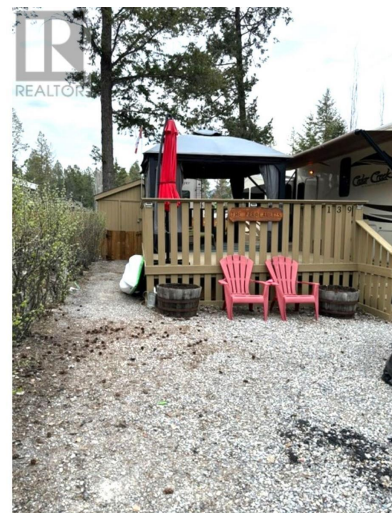

# \$88,000 - 4868 Riverview Drive Unit# 139, Edgewater

MLS® #10335648

**\$88,000**

0 Bedroom, 0.00 Bathroom,  
Recreational on 0.06 Acres

Valleys Edge Resort, Edgewater, British  
Columbia

Its time to get into the RV lifestyle! Escape the hustle and bustle with your piece of paradise at the relaxing, scenic, Valleys Edge Resort. Arrive with your RV and start vacationing immediately. The large, fenced deck offers privacy for lounging, dining and enjoying the company of friends and family. The spacious shed is perfect for storing all your toys and gear. Green space on one side offers enhanced privacy and serenity. Packed with amenities, including an inviting outdoor pool, pickleball courts and playground, there is fun for the whole family. Surrounded by million-dollar views, this is the ideal place for tranquility, relaxation and creating lasting memories. RV in photos has been sold separately. This Lot is priced to sell - don't miss out on this incredible opportunity! (id:36535)